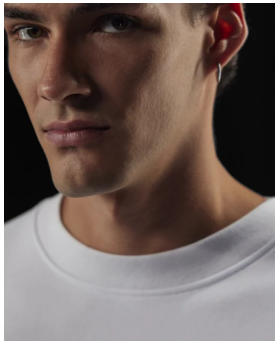

WG001

B&C Influence Crew

PST - Perfect Sweat Technology

Composition

80% pre-shrunk ring-spun cotton, (investing in Better Cotton*) / 20% recycled polyester - RCS certified

* By choosing our cotton products, you're supporting our investment in Better Cotton's mission

Size

XS, S, M, L, XL, 2XL, 3XL, 4XL*, 5XL*

Packing

5 pcs/pack & 20 pcs/carton

Weight

350 g/m²

Color Note

Sport grey: 73% pre-shrunk ring-spun cotton, (investing in Better Cotton) / 21% recycled polyester - RCS certified / 6% viscose *Colours available in 4XL & 5XL : Black

Details

Channel the vibrant expression of contemporary culture with the B&C Influence Crew. Oversized, gender-neutral style with a nod to streetwear. Made from a robust, fully sustainable cotton/polyester blend, its 100% cotton face is excellent to print, and its label-free neck makes it easy to customise. Express yourself!

Features

True gender-neutral style with side seams

Durable 350 GSM fabric with a sturdy, substantial handfeel

B&C PST (Perfect Sweat Technology)

- Low Shrinkage Fleece (LSF)
- 100% cotton face for perfect printability
- Luxurious handfeel

Dropped shoulder and oversized feel for relaxed fit

High quality cuffs and bottom hem in 1x1 rib

9 sizes: XS-5XL

Curated 6-colour palette to serve POD, influencer and music merch, fashion and (r)e-tail, workwear, and academic segments.

"B&C No Label" solution for easy rebranding

Sustainability

B&C, now sourcing 100% more sustainable fibres

Supporting responsible cotton production through Better Cotton*

Contains recycled materials

Each B&C Influence Crew contains on average 11 post-consumer recycled PET bottles (550ml).

* This product is sourced via a system of mass balance and therefore may not contain Better Cotton.