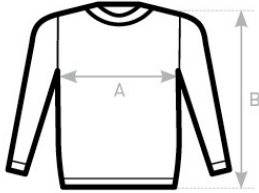

## Size Guide

<b>B&amp;C INFLUENCE CREW</b> WG001	XS	S	M	L	XL	2XL	3XL	4XL	5XL
A HALF CHEST	54	57	60,5	64	67,5	71	75	79	83
B BODY LENGTH FROM NECK POINT	66	68	70	72	74	76	77	78	79

View on the website